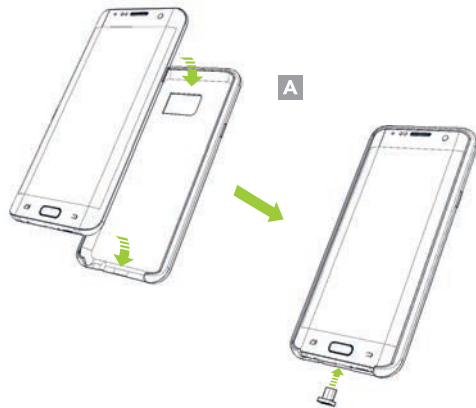

## Assembly Instructions:

1. Install your phone in the uniVERSE case and install the appropriate USB Connect Head for your phone. (A)

2. Remove the Removable Accent Plate from the back of the uniVERSE Case. Align the case with the uniVERSE Case Adaptor and slide down until you hear a click indicating it is in place. (B)