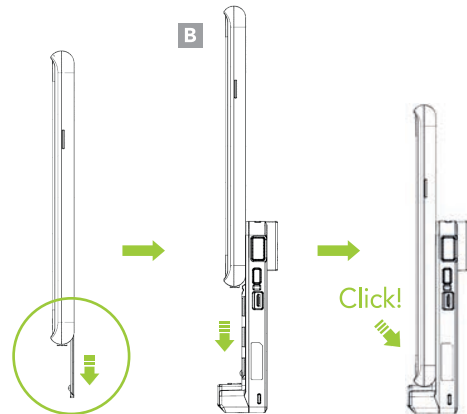

## Assembly Instructions:

1. Install your phone in the uniVERSE case and install the appropriate USB Connect Head for your phone. (A)

2. Remove the Removable Accent Plate from the back of the uniVERSE Case. Align the case with the uniVERSE Case Adaptor and slide down until you hear a click indicating it is in place. (B)

Additional KDC470/475 Accessories:

- 1-Slot Charging Cradle
- 4-Slot Charging Cradle
- HF Companion
- 0.5W UHF Companion
- 1.0W UHF Companion
- Pistol Grip
- Extended Battery

Visit our website for more information.