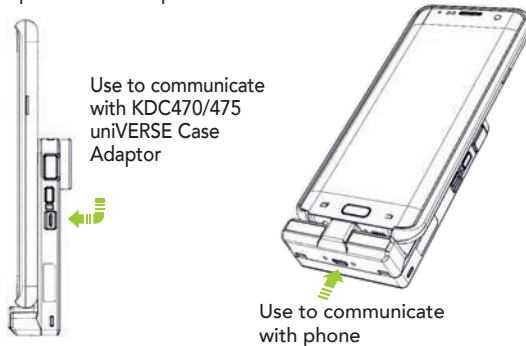

# KOAMTAC

KDC470/475  
OtterBox uniVERSE Case Adaptor  
Device Installation Manual

3. Inspect the connection between the uniVERSE Case Adaptor and previously installed USB Connect Head. To test the connection, attempt to charge your device via USB or Charging Cradle - a successful connection will indicate charging on your phone.

## USB Port Usage

There is one Micro USB port on the side of the KDC470/475 and one Micro USB port on the bottom of the uniVERSE Case Adaptor. Data communication is specific for these ports.

\*Both USB ports support simultaneous charging of KDC470/475 and phone.